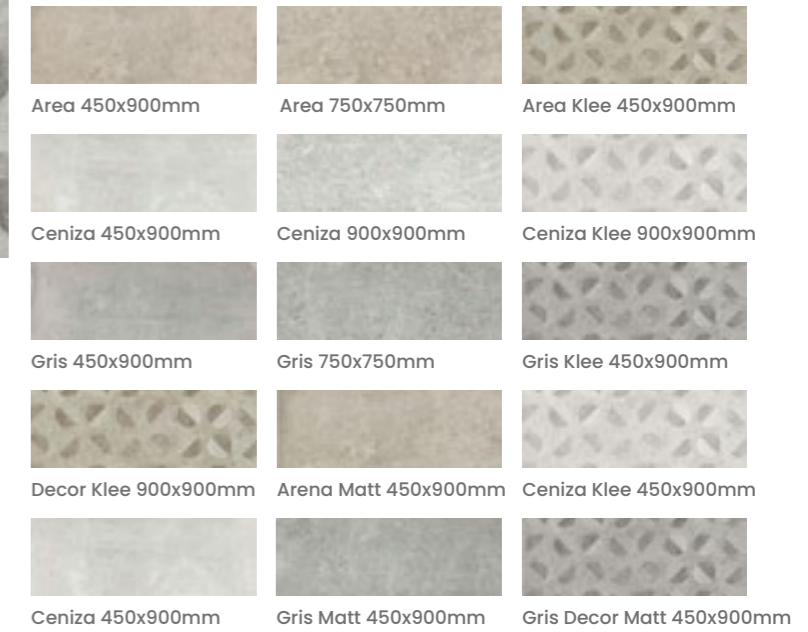

DAKAR Multiple Sizes

£20
more per
Sq meter

450x900mm

£22
more per
Sq meter

750x750mm

£25
more per
Sq meter

900x900mm