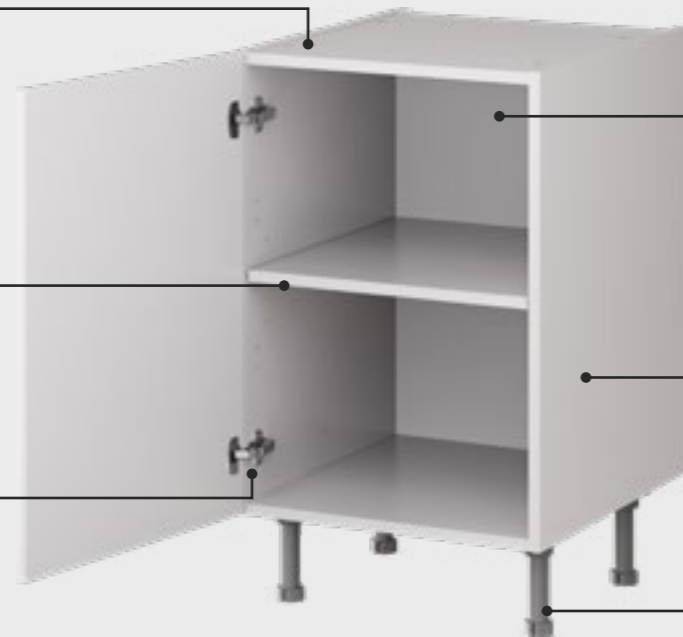

YOUR KITCHEN

5 CABINET FINISHES

18mm solid top cabinet

18mm shelving with metal shelf pegs, with 3 height adjustments

Three-way adjustable all-metal clip on Sensys Hinge with integrated soft close buffer

8mm solid back to cabinet with 29mm void to back of cabinet for pipework

Fully glued seam construction

Fully adjustable feet for easy levelling

8mm solid back 330mm deep cabinet

18mm shelving with metal shelf pegs, with 3 height adjustments

Three-way adjustable all-metal clip on Sensys Hinge with integrated soft close buffer