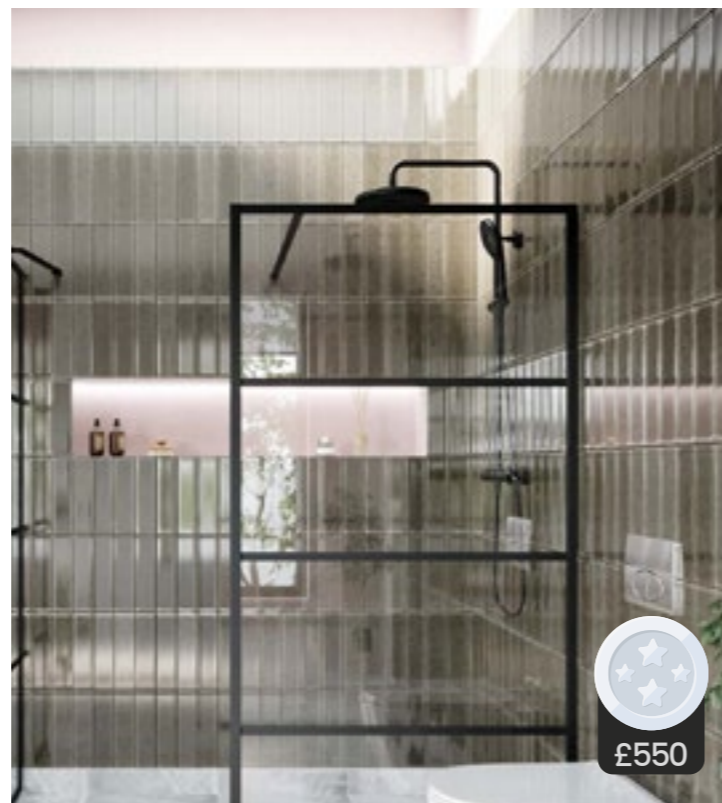

Black Round Bottle Trap

Elle Grid Fast Flow Waste Black/White/Chrome

YOUR BATHROOM

YOUR BATHROOM

YOUR BATHROOM

YOUR BATHROOM

Amien Single Frame Shower Screen
Brushed Gold Clear

Amien Horizontal Frame Shower Screen
Shower Screen Matt Black