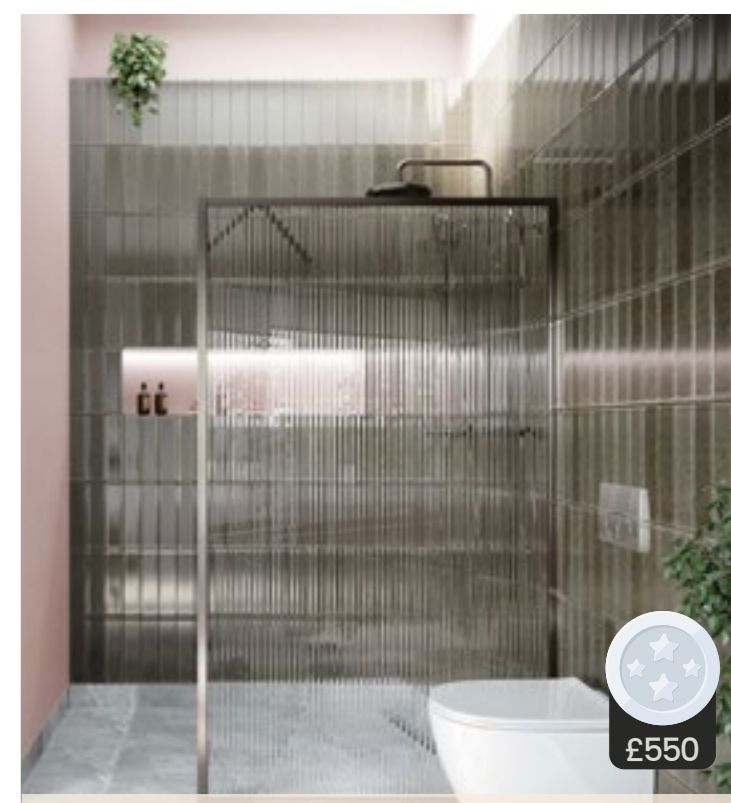

Amien Single Frame Shower Screen
Brushed Gold Ribbed

Amien Single Frame Shower Screen Matt
Black (Ribbed Glass)

Amien Horizontal Frame Shower Screen
Gun Metal Grey (Clear Glass)

Amien Grid Frame Shower Screen Matt
Black (Clear Glass)

Amien Single Frame Shower Screen Matt
Black (Clear Glass)

Amien Single Frame Shower Screen Gun-
metal Grey Ribbed

YOUR BATHROOM

Neptune Straight Ladder Rail

780x500	Standard
1180x500	£100
1780x500	£200

Neptune Straight Ladder Rail