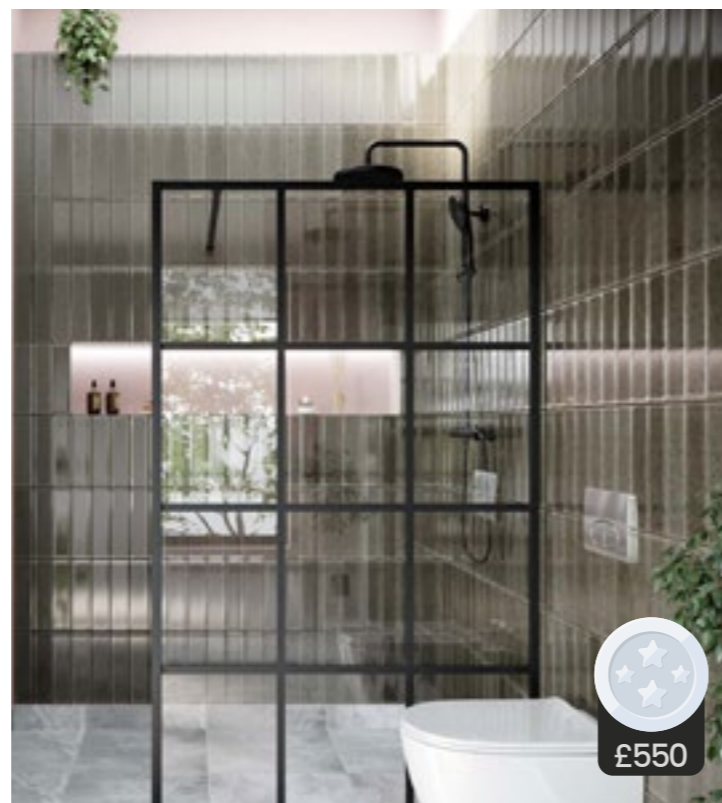

Amien Grid Frame Shower Screen Matt
Black (Clear Glass)