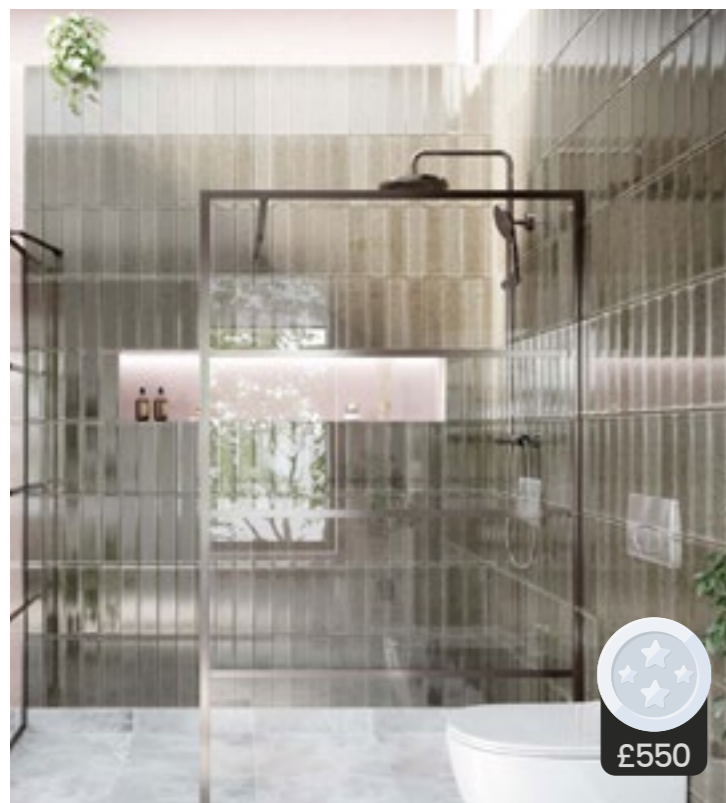

Amien Horizontal Frame Shower Screen
Gun Metal Grey (Clear Glass)