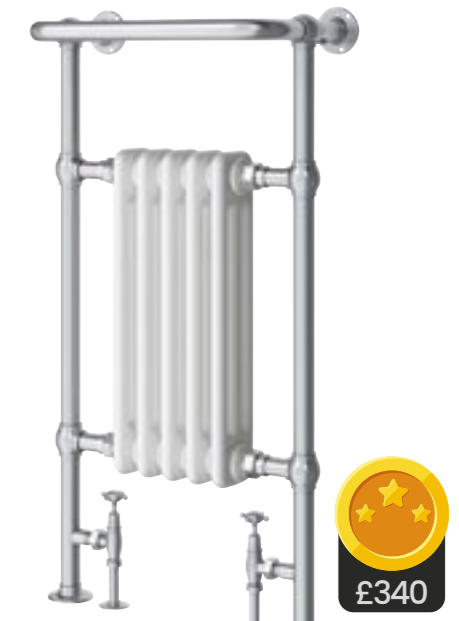

800x500	£300
1200x500	£330
1600x500	£360

Rayner Radiator

820x500	£320
1130x500	£350
1750x500*	£380

*Grey Only

Hive Small Radiator Brushed Gold

938x500	£340
---------	------

Hive Small Radiator Chrome & White