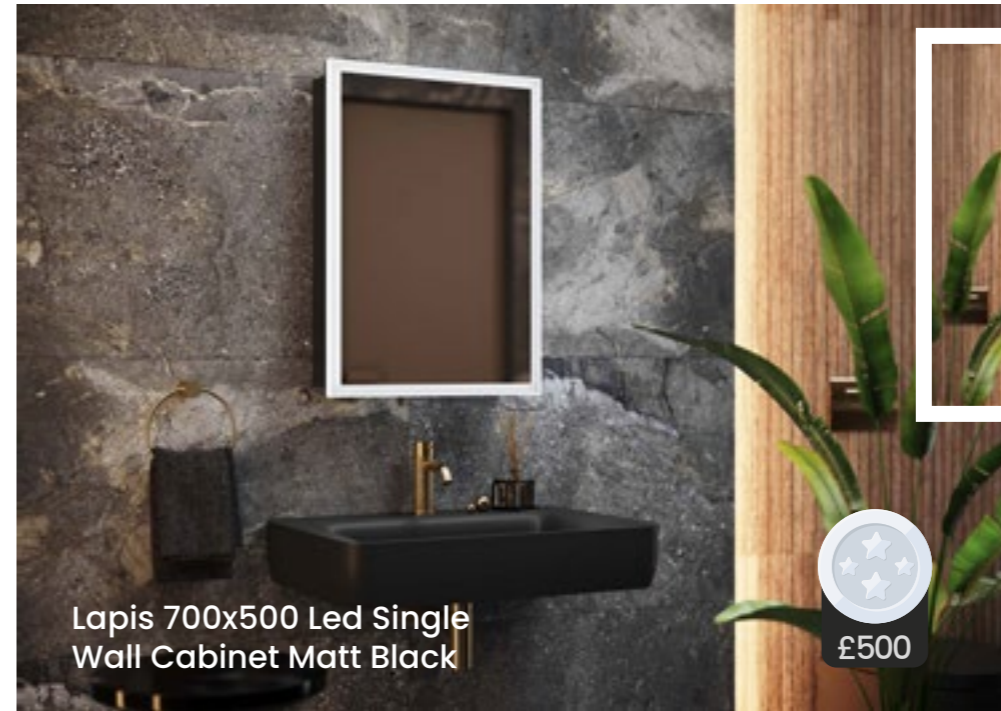

Gold

Bronze

Gun Metal

£290

Moray Thermostatic Concealed Dual Outlet Shower Valve

15

YOUR BATHROOM

Anvi Square Mirror & Shelf

Taint LED Backlit Mirror

Talbot Led Mirror With Glass Surround 800x600mm

Talbot Led Mirror With Glass Surround 1000x750mm

Cullin 800x700 Illuminated Mirror Silver Frame

Cullin 1000x700 Illuminated Mirror Silver Frame