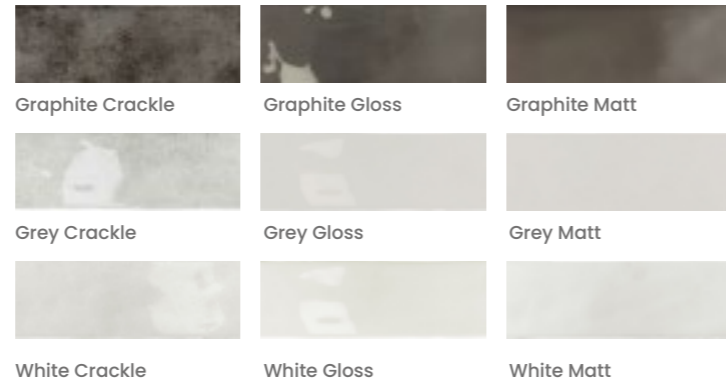

600x600mm

★★ **£21**
more per
Sq meter

450x900mm

RODEA 600x600mm / 450x900mm

YOUR TILES

BORNEO 65x200mm

£3
more per
Sq meter

FABULOSA 300x600mm / 600x600mm