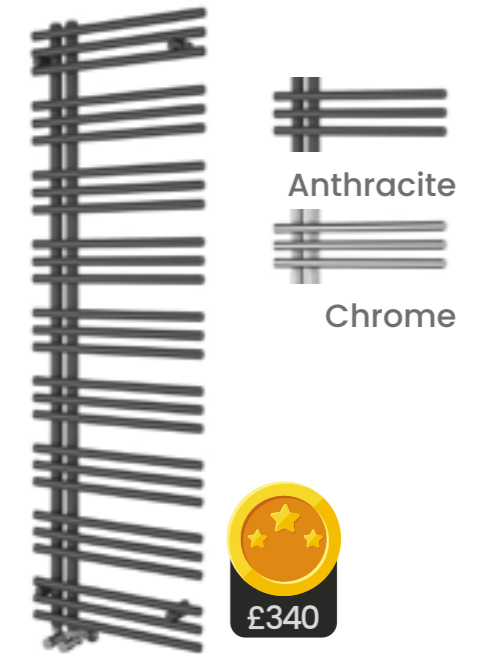

938x500	£340
---------	------

YOUR BATHROOM

Hive Radiator
Brushed Gold

940x600 £340

Hive Radiator
Chrome & White

940x600 £340

Logan Heated
Towel Rail

1100x500 £340

Urban Heated
Towel Rail

1600x500 £340

Portabello
Towel Rail

1000x500	£340
1000x600	£370
1600x500	£400

Eventon Heated
Towel Rail

1200x500	£340
1600x500*	£370

*Brown not available

YOUR TILES & FLOORING