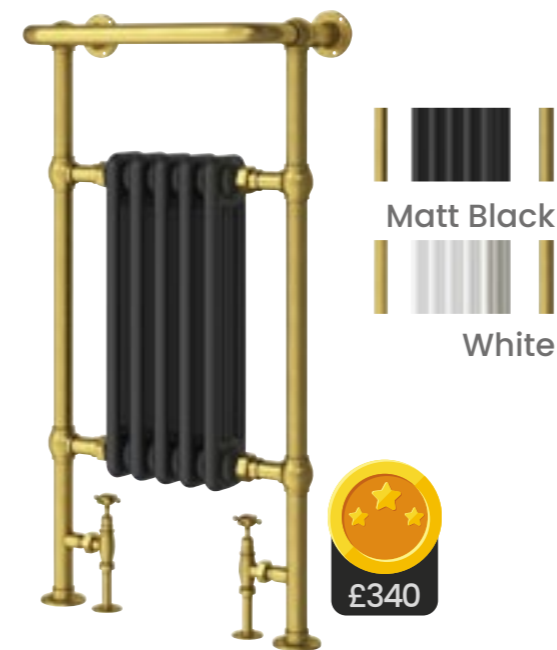

Hive Small Radiator Brushed Gold

938x500	£340