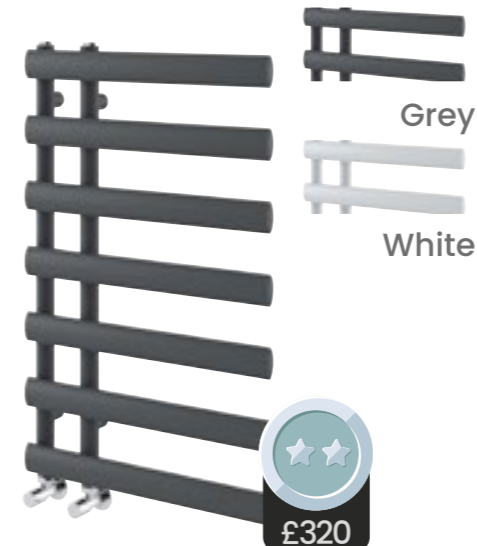

Dunwell Radiator

780x500	£320
1140x500	£350