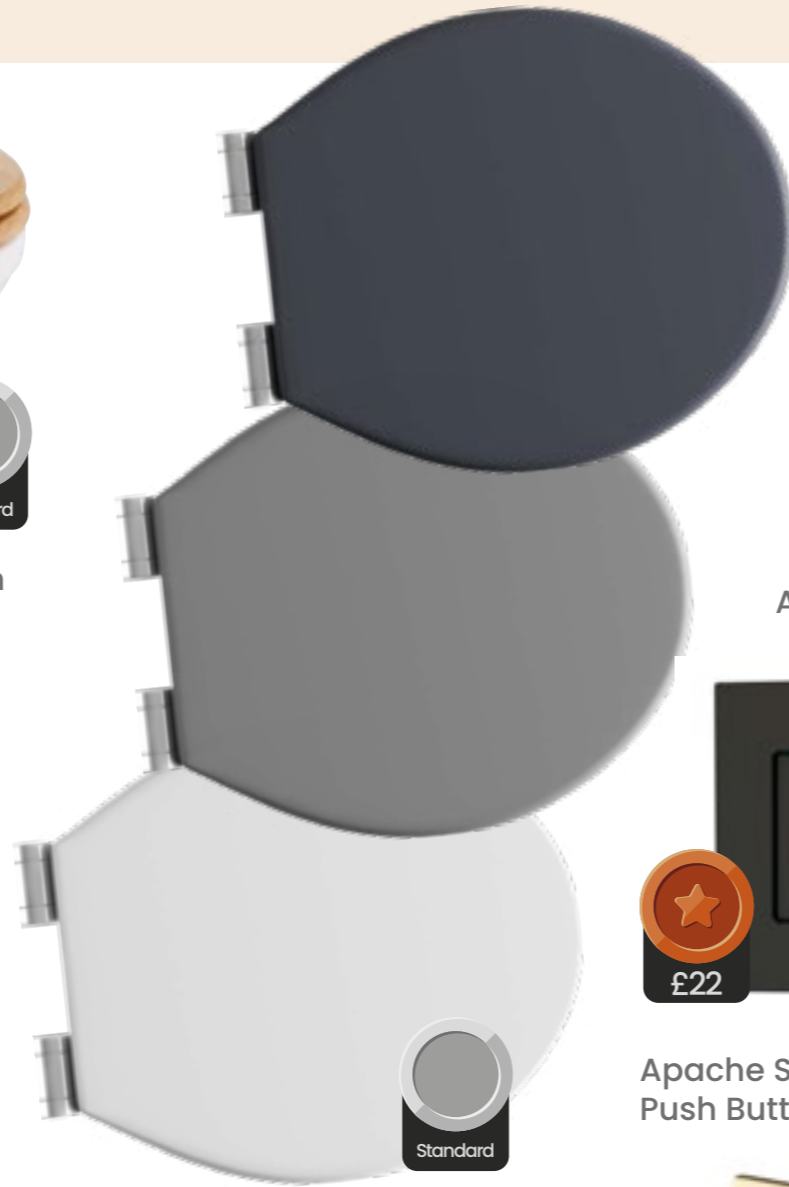

YOUR EXTRAS

YOUR BATHROOM

TOILETS

Toilets are an essential component of all modern homes.

Every bathroom is completely different. We offer a wide range of various styles, sizes, and shapes to find something specific to your home.

Claydon Back To Wall Pan

Universal Toilet Seat
Mightnight/Grey/White

Aintree Soft Closing Toilet Seat

£128

Elbert Back to Wall pan

£140

Claydon Close Coupled Toilet

£90