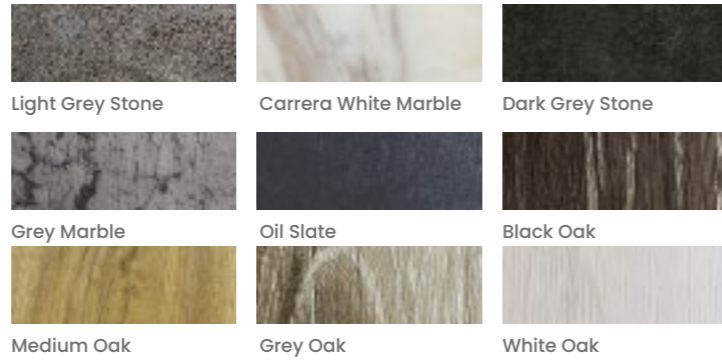

YOUR TILES & FLOORING

SPC Flooring
Choose from a beautiful array of flooring perfect for any room in your home.

£67
per pack of 10

Slates and Stones

£75
per pack of 10

woods and oaks

CAVE
600x600mm

£1
more per Sq meter

MAGI Anti-Slip Tiles
495x495mm

£1
more per Sq meter

DENVER
300x600mm / 600x600mm / 1200 x 600mm

£1
more per Sq meter

£39
more per Sq meter

NIAGRA
333x550mm

£31
more per Sq meter

SCALPELLO
250x750mm

£3
more per Sq meter

ALIGN
333x550mm

£1
more per Sq meter