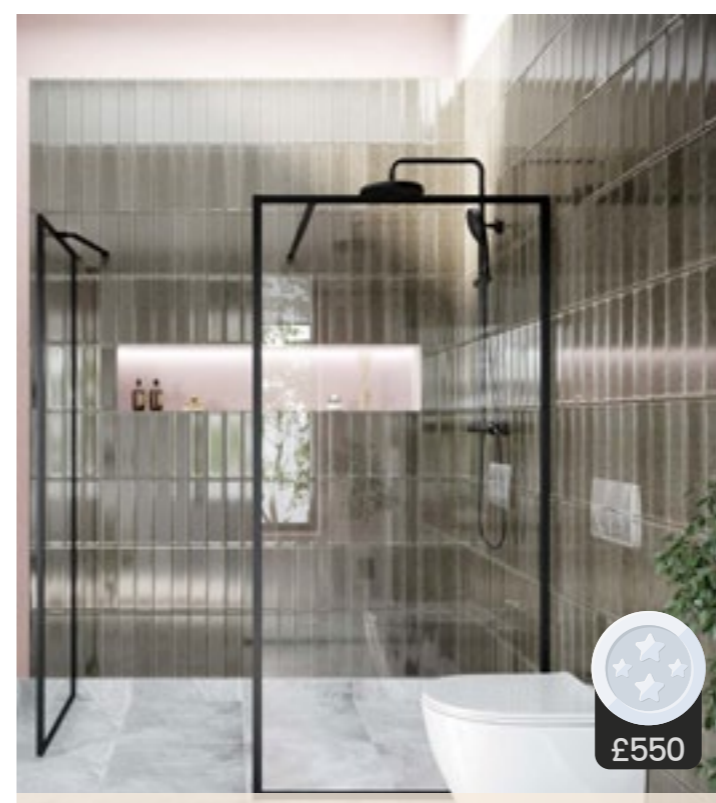

Amien Single Frame Shower Screen
Brushed Gold Ribbed

Amien Single Frame Shower Screen Matt
Black (Ribbed Glass)

Amien Horizontal Frame Shower Screen
Gun Metal Grey (Clear Glass)

Amien Grid Frame Shower Screen Matt
Black (Clear Glass)

Amien Single Frame Shower Screen Matt
Black (Clear Glass)

Amien Single Frame Shower Screen Gun-
metal Grey Ribbed

YOUR BATHROOM

Neptune Straight Ladder Rail

780x500	Standard
1180x500	£100
1780x500	£200

Neptune Straight Ladder Rail