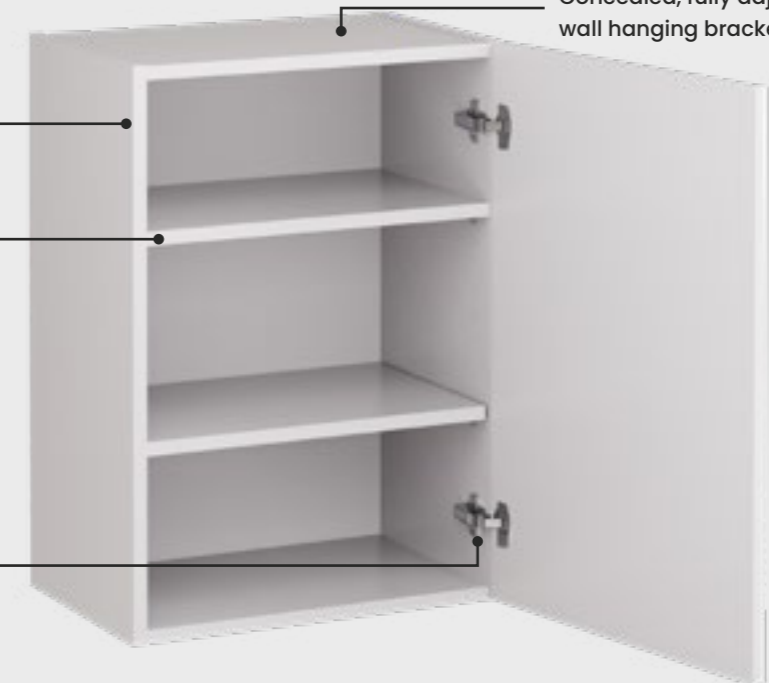

YOUR KITCHEN

5 CABINET FINISHES

18mm solid top cabinet

18mm shelving with metal shelf pegs, with 3 height adjustments

Three-way adjustable all-metal clip on Sensys Hinge with integrated soft close buffer

8mm solid back to cabinet with 29mm void to back of cabinet for pipework

Fully glued seam construction

Fully adjustable feet for easy levelling

8mm solid back 330mm deep cabinet

18mm shelving with metal shelf pegs, with 3 height adjustments

Three-way adjustable all-metal clip on Sensys Hinge with integrated soft close buffer